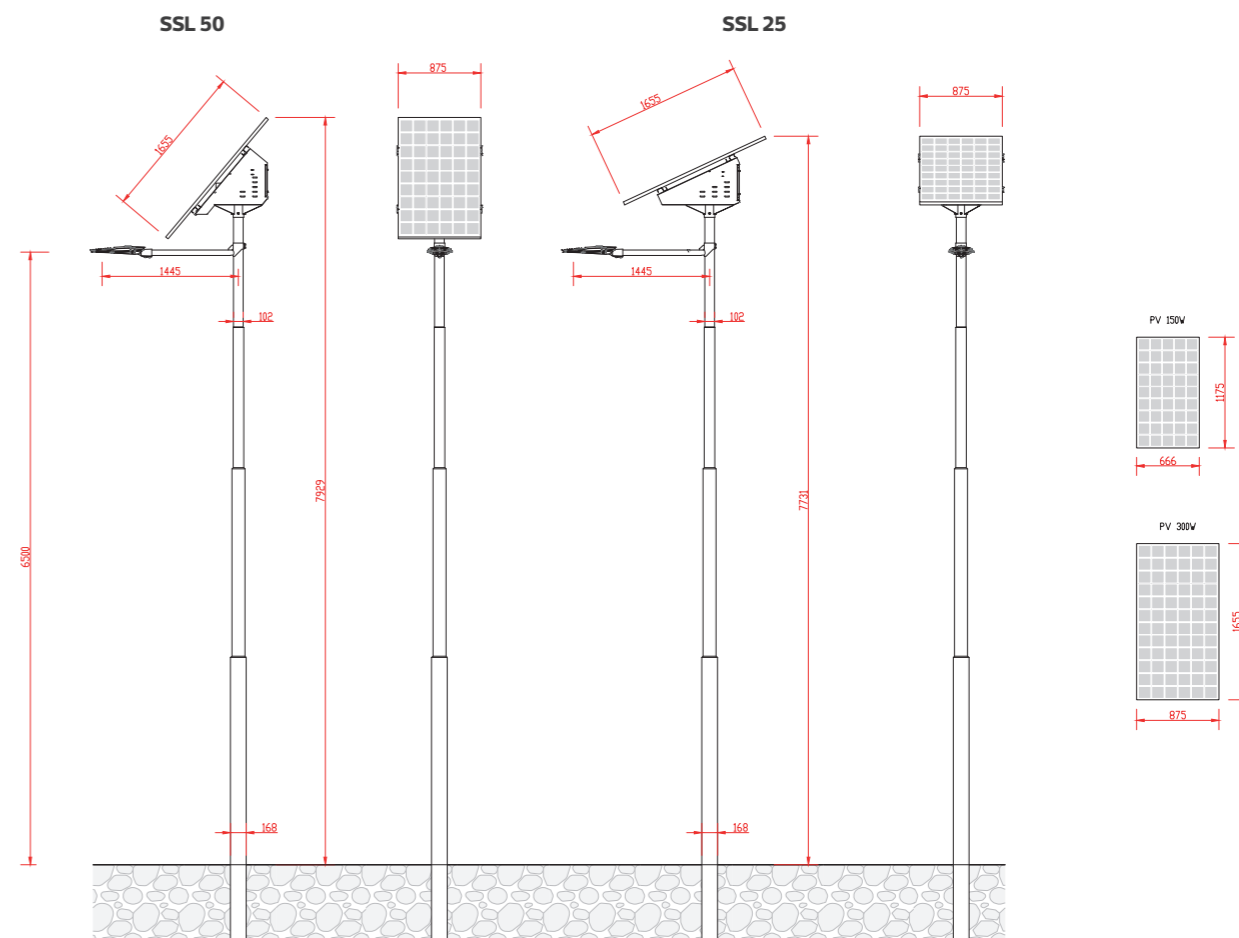

Caratteristiche tecniche

[eng] Technical characteristics

[fra] Caractéristiques techniques

Pv module	300W / 150W monocrystalline. Two versions available with tilt angle 50° or 25° for optimum installation at different latitudes.
Battery	Pb Gel deep cycles >1500 (60% DOD) 12V-150Ah / 12V-200Ah / 12V-300Ah / 24V-100Ah / 24V-150Ah
Charge controller *	SPB-20 Bluetooth connection by smartphone or PC. MPPT high efficiency (> 95%)
Street lamp	Sun Light Western CO. Available models: 24W 3418lm / 30W 4209lm / 36W 5044lm / 42W 5697lm / 60W 8422lm / 72W 10088lm / 84W 11394lm
Color temperature – CRI	4000°K – CRI>70
Optic	Asymmetric for street and wide area lighting, suitable for ME class as UNI 11248 and UNI 13201-2. PMMA material protected by flat glass.
Light control	Self-management flux reduction to maximize lamp operation during cloudy days.
Mechanical parts	Top of pole battery box steel made hot deep galvanized. Wind load resistance in accordance to Eurocode 0-1-3 and production compliant to EN1090-2. Pole: 7mt high above the ground, steel made and hot deep galvanized.

*on demand may be supplied **SPB-LS/GSM** charge controller with **2G** modem with data monitoring through Western CO. web application (**WCloud**).

Technical scheme

Dimensioni del prodotto

[eng] Product dimensions

[fra] Dimensions du produit

Realizzazioni

[eng] Realizations

[fra] Réalisations