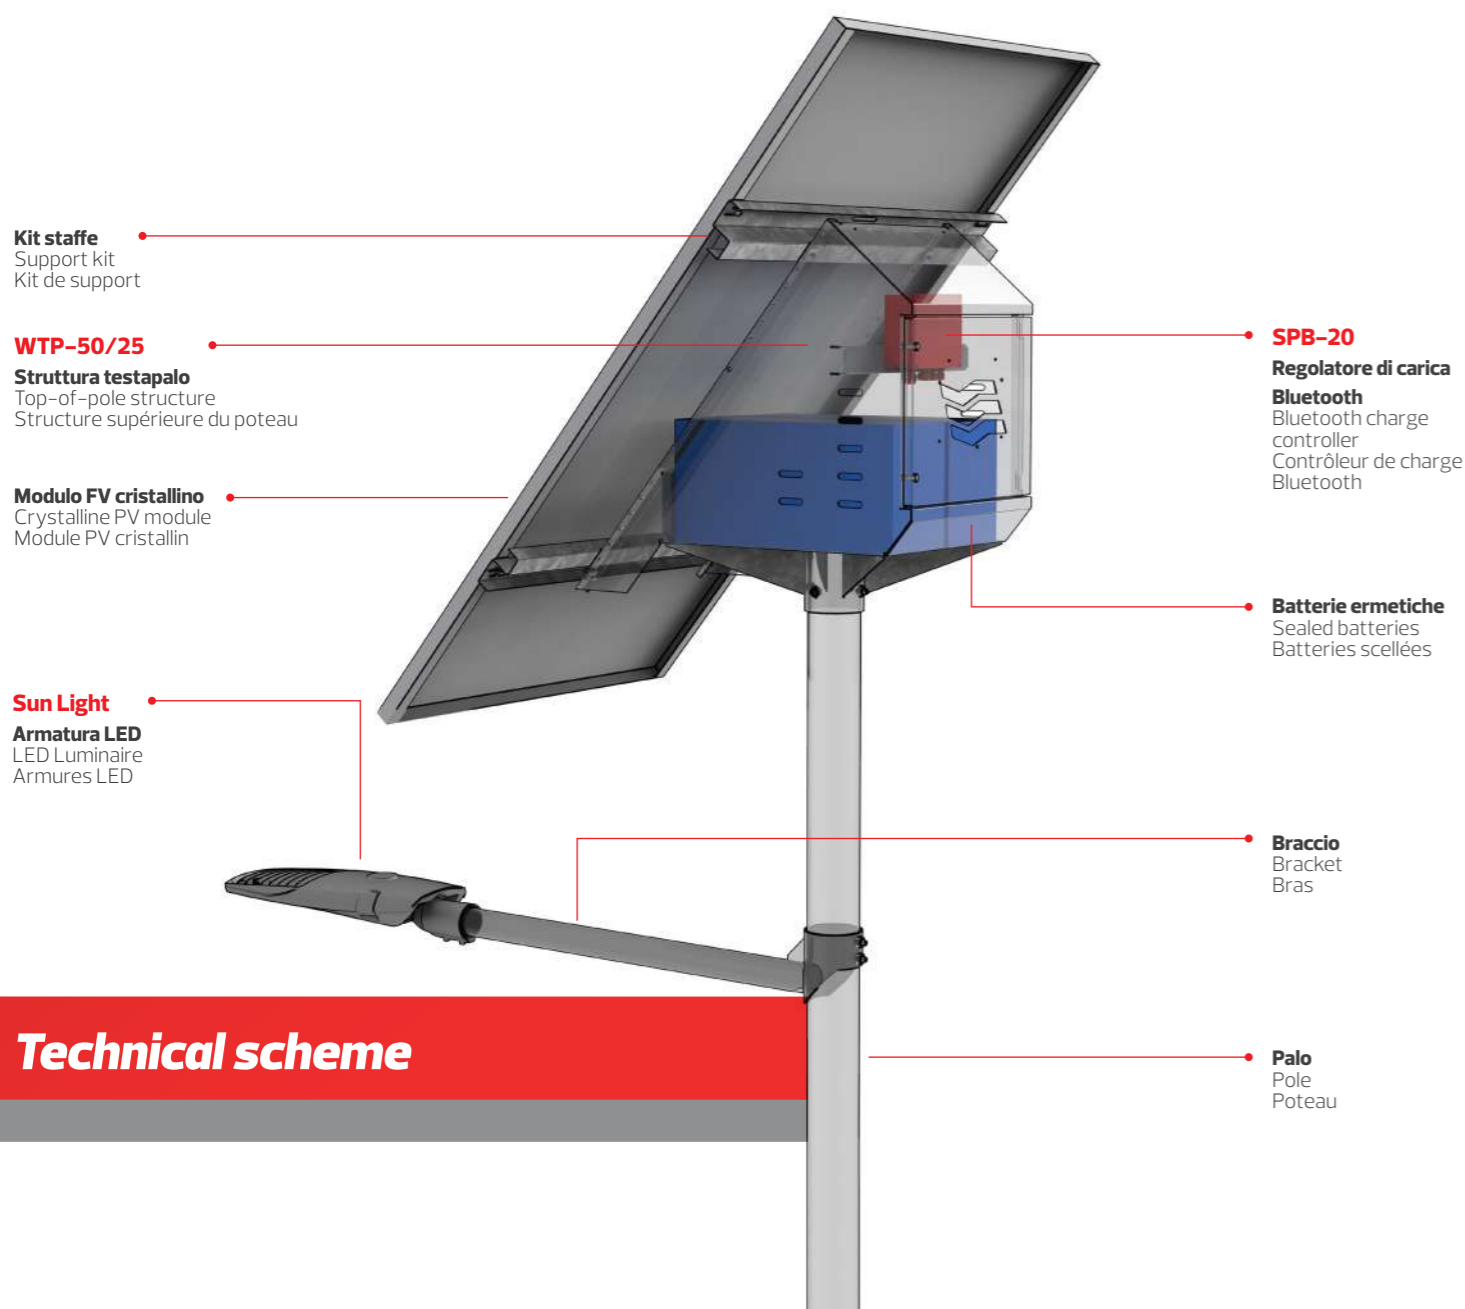

- mesurer le courant / la tension du module PV, de la batterie et de la lampe;
- définir les paramètres d'allumage de la lampe;
- afficher les données de l'enregistreur.

Ce système facilite l'installation et le contrôle du lampadaire, assurant une maintenance efficace et efficiente. Sur demande, le lampadaire peut être fourni avec le contrôleur GSM SPB-LS avec modem 2G pour le contrôle et la surveillance à distance.

**Bluetooth control included as standard**

Caratteristiche tecniche

[eng] Technical characteristics

[fra] Caractéristiques techniques

Pv module	300W / 150W monocrystalline. Two versions available with tilt angle 50° or 25° for optimum installation at different latitudes.
Battery	Pb Gel deep cycles >1500 (60% DOD) 12V-150Ah / 12V-200Ah / 12V-300Ah / 24V-100Ah / 24V-150Ah
Charge controller *	SPB-20 Bluetooth connection by smartphone or PC. MPPT high efficiency (> 95%)
Street lamp	Sun Light Western CO. Available models: 24W 3418lm / 30W 4209lm / 36W 5044lm / 42W 5697lm / 60W 8422lm / 72W 10088lm / 84W 11394lm
Color temperature – CRI	4000°K – CRI>70
Optic	Asymmetric for street and wide area lighting, suitable for ME class as UNI 11248 and UNI 13201-2 . PMMA material protected by flat glass.
Light control	Self-management flux reduction to maximize lamp operation during cloudy days.
Mechanical parts	Top of pole battery box steel made hot deep galvanized. Wind load resistance in accordance to Eurocode 0-1-3 and production compliant to EN1090-2 . Pole: 7mt high above the ground, steel made and hot deep galvanized .

*on demand may be supplied **SPB-LS/GSM** charge controller with **2G** modem with data monitoring through Western CO. web application (**WCloud**).

Technical scheme

Dimensioni del prodotto

[eng] Product dimensions