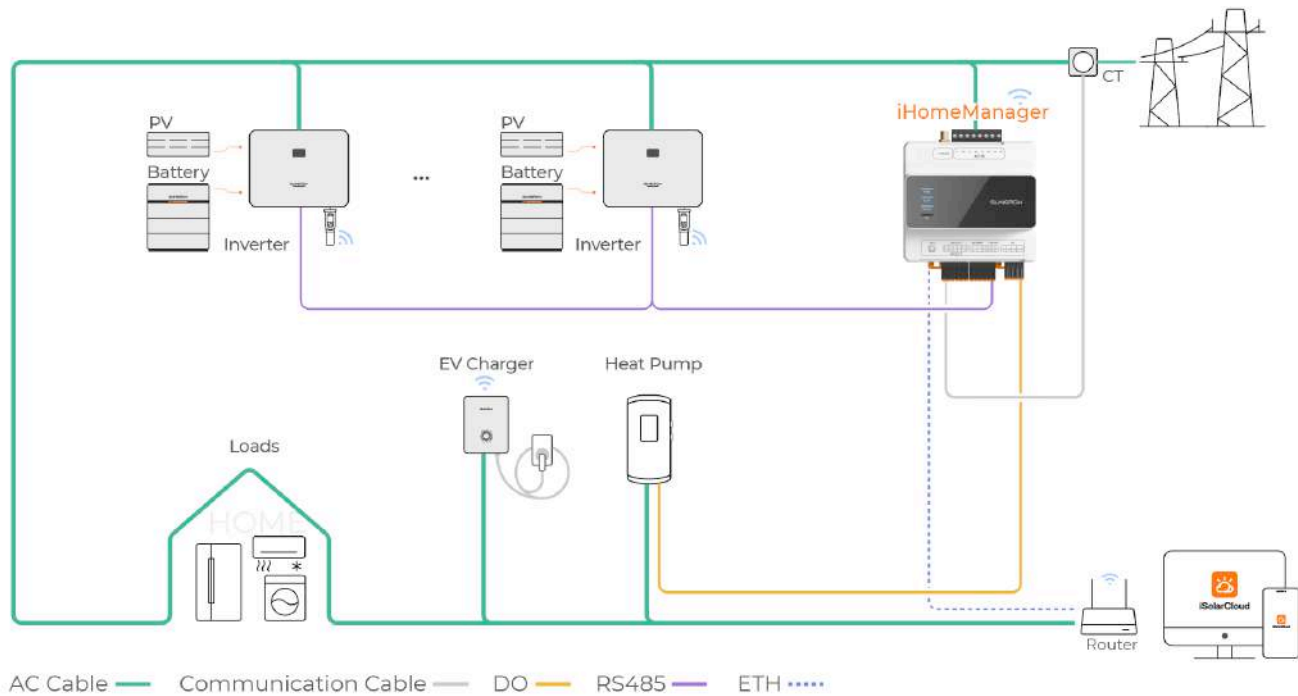

## FLEXIBLE NETWORKING

- Supports RS485, Ethernet, WLAN communication
- Supports EV charger, battery and multiple inverters

## CONVENIENT INSTALLATION

- Supports both wired and wireless networking with convenience
- Built-in meter removes the need to buy and wire an extra meter

## CIRCUIT DIAGRAM

\* The iHomeManager supports both wired and wireless communication with the inverter. The above figure shows the wired solution

Technical parameters	iHomeManager
<b>Basic data</b>	
Supported device number	Max. 7 ( System rated power ≤ 50 kW, meet the rated power requirements, the number of inverters ≤ 5, EV charger: 1, heat pump: 1 )
<b>Communication</b>	
RS485	2 channels, separated
Ethernet	1 channel, 10/100 Mbps adaption, communication distance ≤ 100 m
Digital input	5 channels ( 4 channels for dry contact input, 1 channel for RC short circuit emergency stop )
Digital output	2 channels, dry contact output
External CT interface	2
Accuracy of built-in meter	Level 1 ( error ≤ 1% )
Sampling period	50 ms
WLAN	802.11 b/g/n/ax, 2.4 GHz
Antenna	Supports built-in and external
<b>Power supply</b>	
AC input	3P3W: 415Vac ( L-L ) 3P4W: 415 Vac ( L-L ) , 230 Vac ( L-N )
Power consumption	≤ 9 W
<b>Ambient conditions</b>	
Operating temperature	-30 °C - 60 °C
Allowable relative humidity range	0% - 95%, non-condensing
Max. operating altitude	4000 m
Protection class	IP20
<b>Mechanical parameters</b>	
Dimensions ( W*H*D )	108 mm * 97 mm * 65 mm
Weight	< 800 g
Installation	DIN Rail / Wall mounting
<b>Standard compliance</b>	
Certification	CE